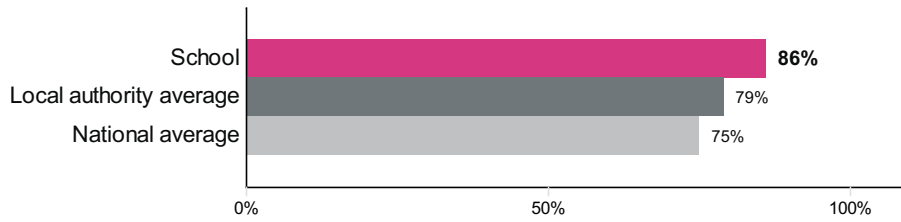

This is the ASP default view

Ickford School (URN: 142847)

Key stage 1

This is provisional data for 2017/18.

Percentage achieving at least the expected standard in reading

Number of pupils = 22

Percentage achieving at least the expected standard in reading

Percentage achieving greater depth in reading

Number of pupils = 22

Percentage achieving greater depth in reading

Percentage achieving at least the expected standard in writing

Number of pupils = 22

Percentage achieving the expected standard in writing