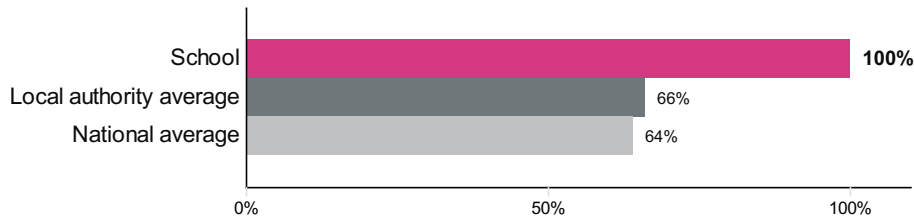

This is the ASP default view

Ickford School (URN: 142847)

Key stage 2

This is revised data for 2017/18.

Progress in reading, writing and maths

Reading

Number of pupils = 21

Pupils with adjusted scores = 0

Well above average 4.33

Confidence interval
1.7 to 6.9

Writing

Number of pupils = 21

Pupils with adjusted scores = 0

Well above average 3.97

Confidence interval
1.5 to 6.5

Maths

Number of pupils = 21

Pupils with adjusted scores = 0

Well above average 4.53

Confidence interval
2.2 to 6.8

Reading, writing and maths combined

Percentage of pupils achieving the expected standard or higher

Number of pupils = 21

Percentage achieving the expected standard or higher