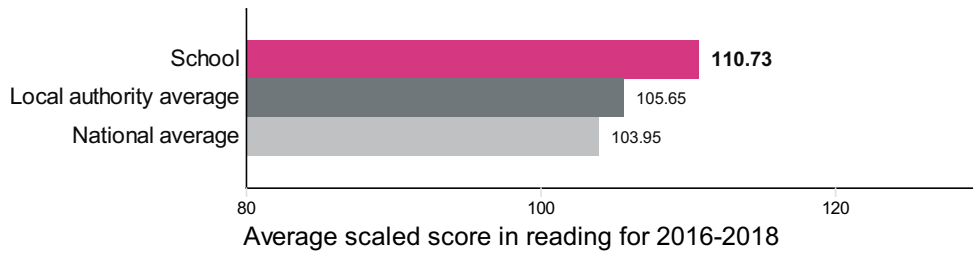

## Percentage of pupils achieving higher standard in reading, writing and maths, 2016-2018

Number of pupils in 2016 = 15

Number of pupils in 2017 = 19

Number of pupils in 2018 = 21

**Average scaled score in:**

**Reading, 2016-2018**

Number of pupils in 2016 = 15

Number of pupils in 2017 = 19

Number of pupils in 2018 = 21

**Maths, 2016-2018**

Number of pupils in 2016 = 15

Number of pupils in 2017 = 19

Number of pupils in 2018 = 21