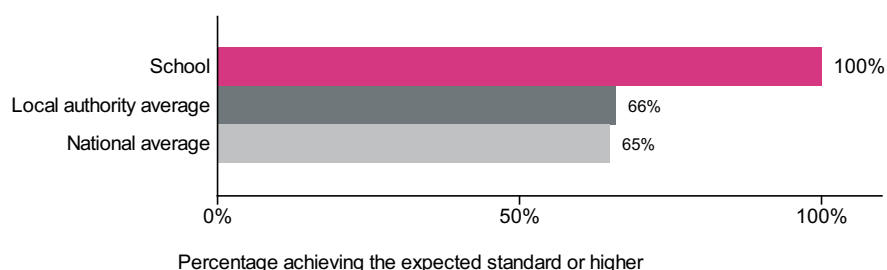

Pupils with adjusted scores = 0

Well above average 2.71

Confidence interval
0.2 to 5.3

Maths

Number of pupils = 19

Pupils with adjusted scores = 0

Well above average 5.85

Confidence interval
3.4 to 8.3

Reading, writing and maths combined

Percentage of pupils achieving the expected standard or higher

Number of pupils = 19

Percentage of pupils achieving the higher standard

Number of pupils = 19

Average scaled score in: