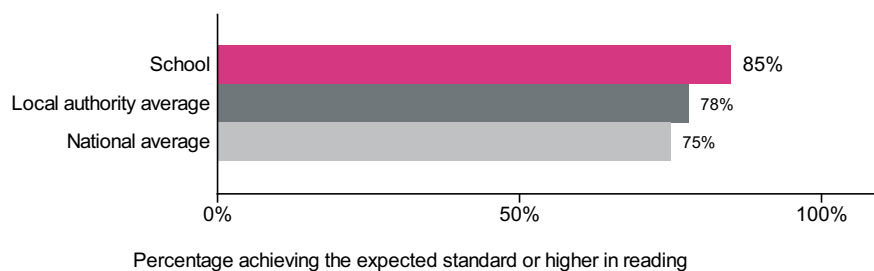

Ickford School (URN: 142847)

This is a new academy which opened on 1 June 2016.
Go to [Ickford Combined School](#) for the previous record.

Key stage 1

This is provisional data for 2018/19. CLA data is not currently available, therefore we are not currently publishing breakdowns of data such as disadvantaged which appeared previously. This information will be included in a later release.

Percentage achieving the expected standard or higher in reading

Number of pupils = 13

Percentage achieving greater depth in reading

Number of pupils = 13

Percentage achieving the expected standard or higher in writing