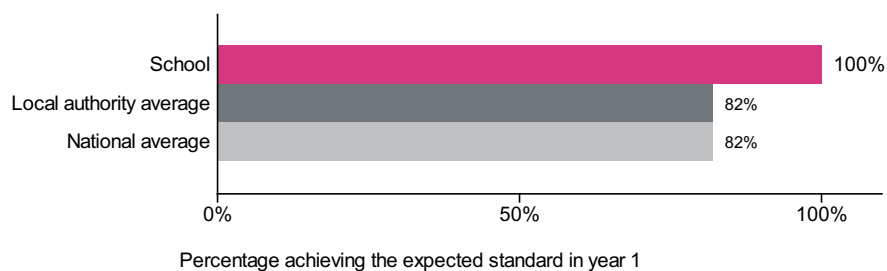

Ickford School (URN: 142847)

This is a new academy which opened on 1 June 2016.
Go to [Ickford Combined School](#) for the previous record.

Phonics year 1 screening check

This is provisional data for 2018/19. CLA data is not currently available, therefore we are not currently publishing breakdowns of data such as disadvantaged which appeared previously. This information will be included in a later release.

Percentage achieving the expected standard in phonics

Number of pupils = 20