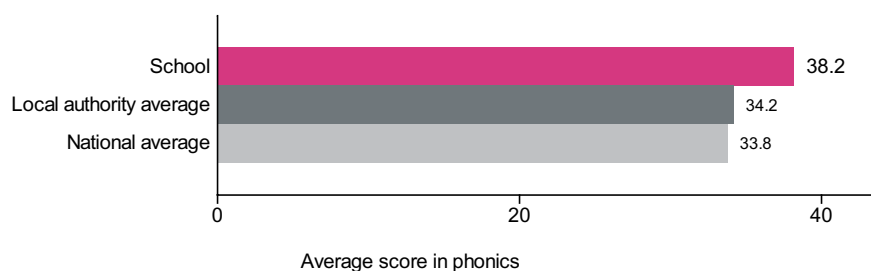

Ickford School (URN: 142847)

This is a new academy which opened on 1 June 2016.
Go to [Ickford Combined School](#) for the previous record.

Phonics year 1 screening check

This is provisional data for 2018/19. CLA data is not currently available, therefore we are not currently publishing breakdowns of data such as disadvantaged which appeared previously. This information will be included in a later release.

Percentage achieving the expected standard in phonics

Number of pupils = 20

Phonics average score

Number of pupils = 20

Attainment in phonics by mark

Number of pupils = 20

Attainment in phonics by %

Number of pupils = 20